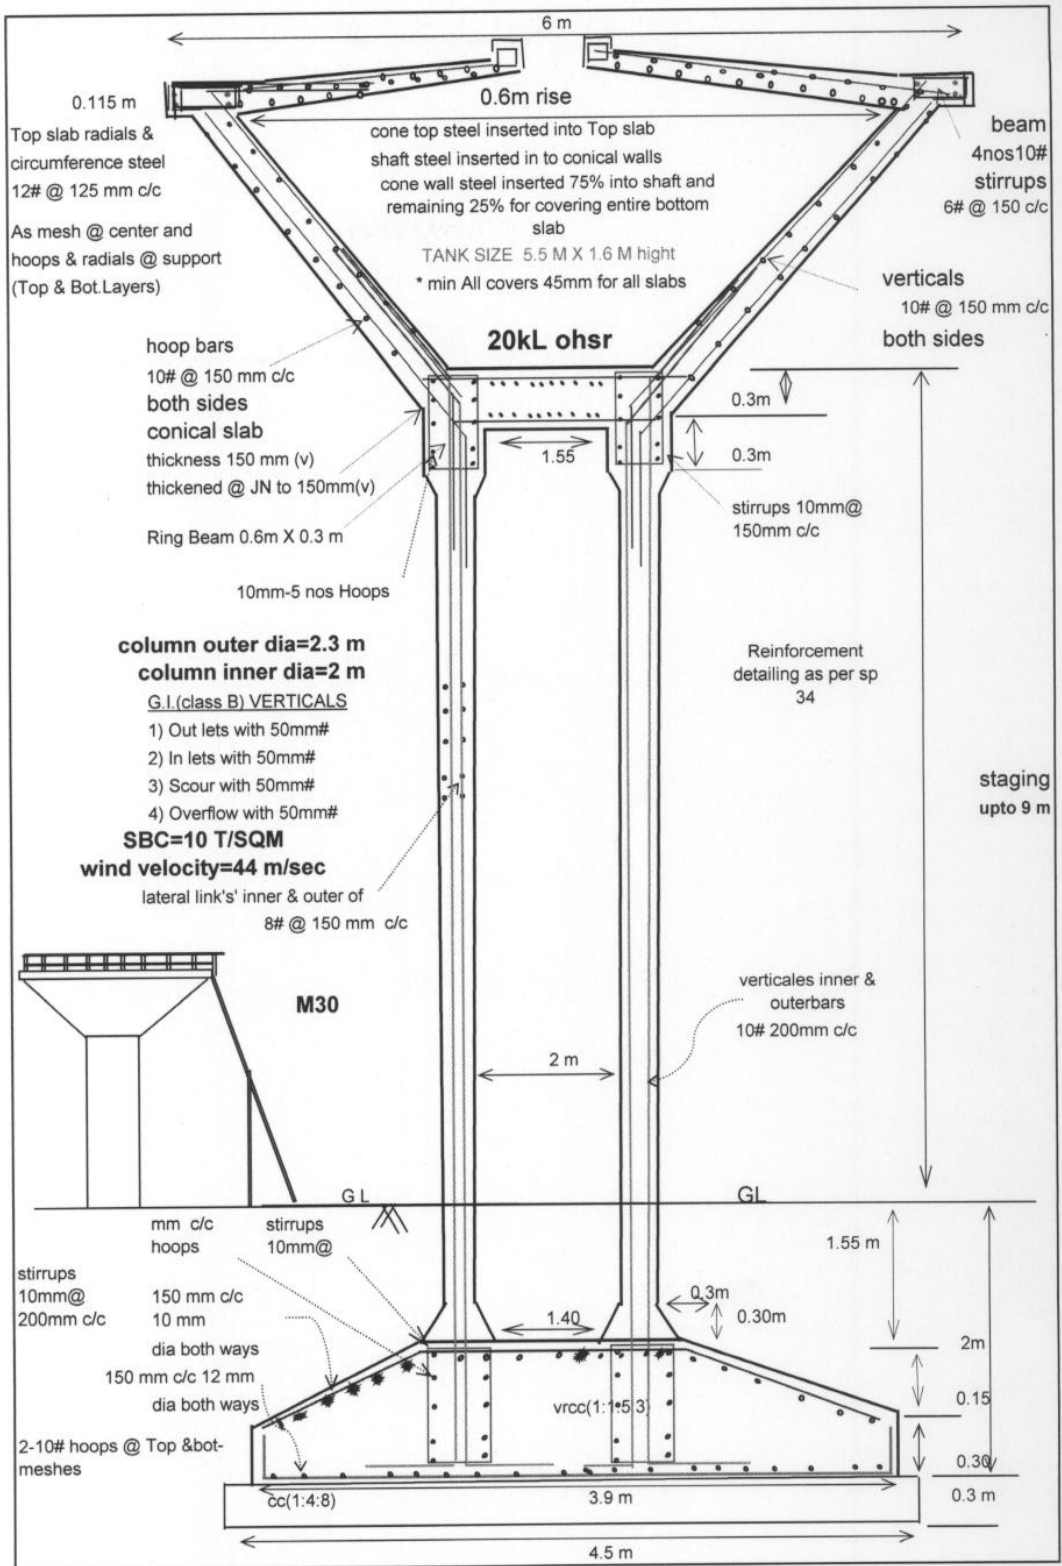

"Approved"

CE ROSS Hyd.

15kl-upto-9m-wind-150

25/3

25/3

25/3

25/3

20kl-upto-9m-wind-150

"Approved"

CE RWSS Hyd.

25/3/11

25/3

25/3

"Approved"  
CE RWSS Hyd

30kl-upto-9m-wind-150

Handwritten signatures and dates: 25/3, 25/3, 25/3, 25/3

40kl-upto-9.55m-wind-150

"Approved"

CE RWSS Hyd.

25/3  
 25/3  
 25/3