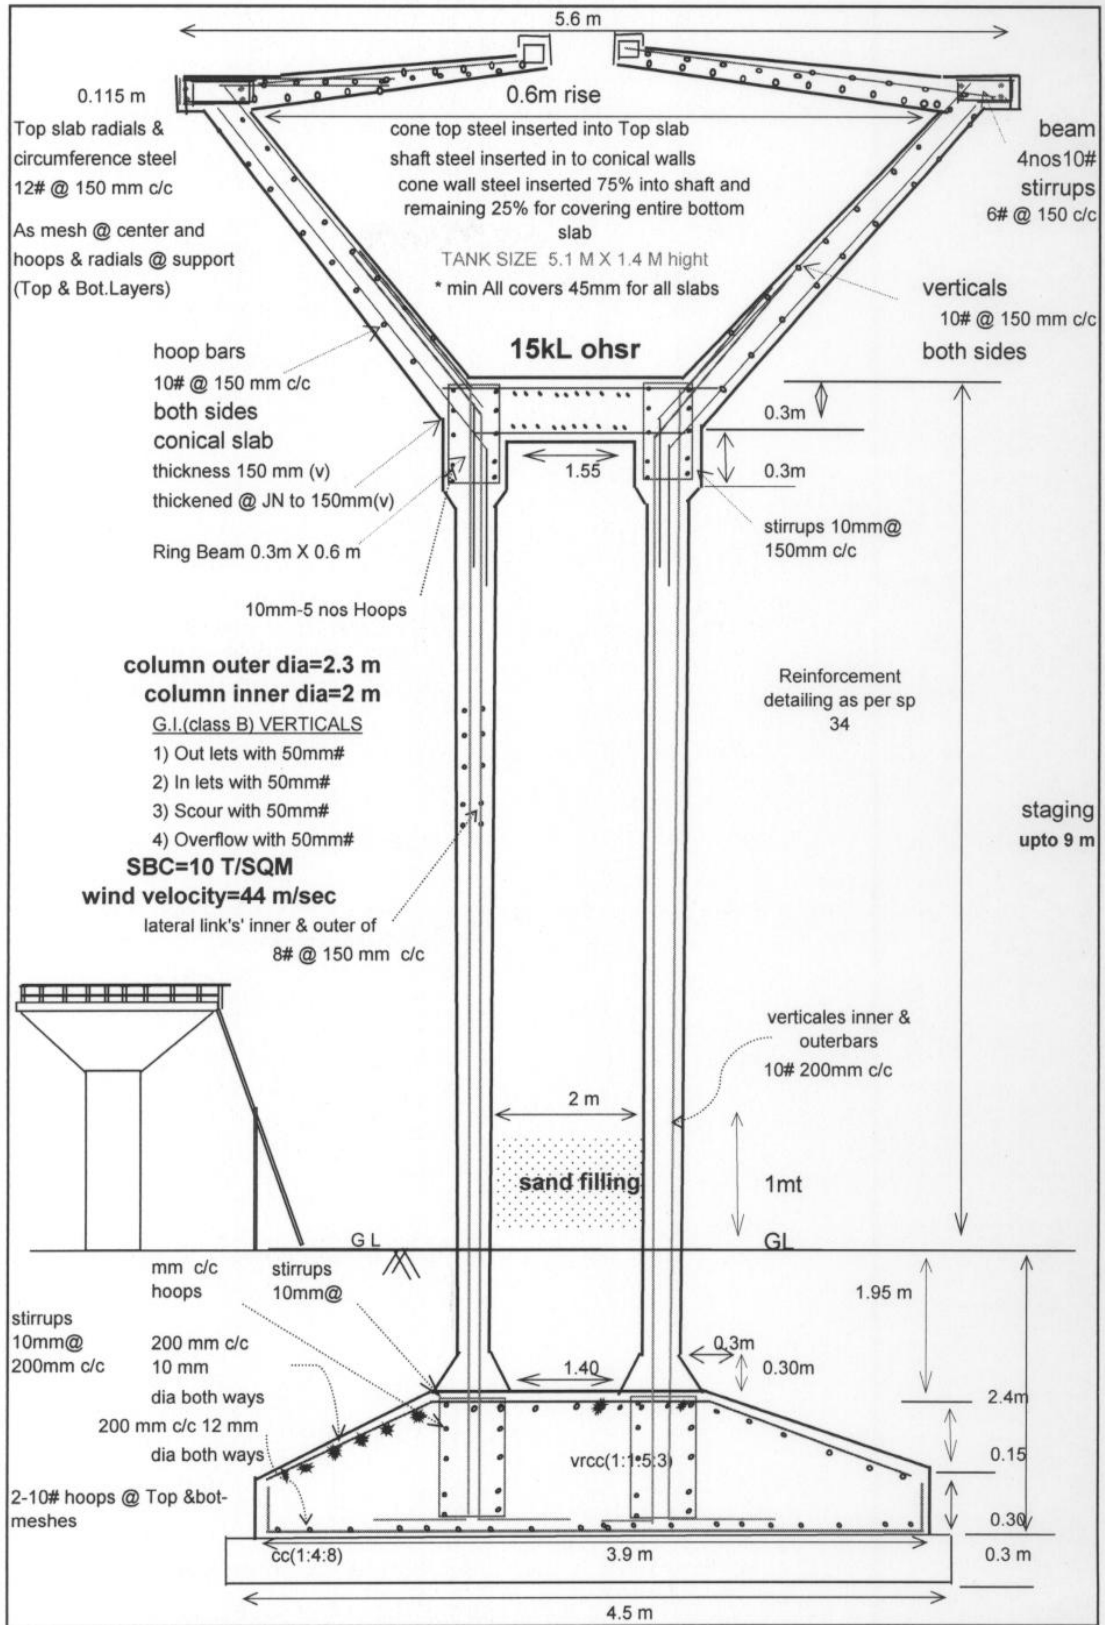

"Approved"

CE RWSS Hyd

5kl-upto-6m-wind-150

Handwritten signatures and dates: 25/3, 27/3/14, 25/3

10kl-upto-9m-wind-150

"Approved"

CE RWSS Hyd

25/3  
25/3  
25/3  
25/3  
25/3

"Approved"

CE ROSS Hyd.

15kl-upto-9m-wind-150

25/3

25/3

25/3

25/3

20kl-upto-9m-wind-150

"Approved"

CE RWSS Hyd.

25/3/11

25/3

25/3

"Approved"  
CE RWSS Hyd

30kl-upto-9m-wind-150

Handwritten signatures and dates: 25/3, 25/3, 25/3, 25/3

40kl-upto-9.55m-wind-150

"Approved"

CE RWSS Hyd.

25/3  
 25/3  
 25/3