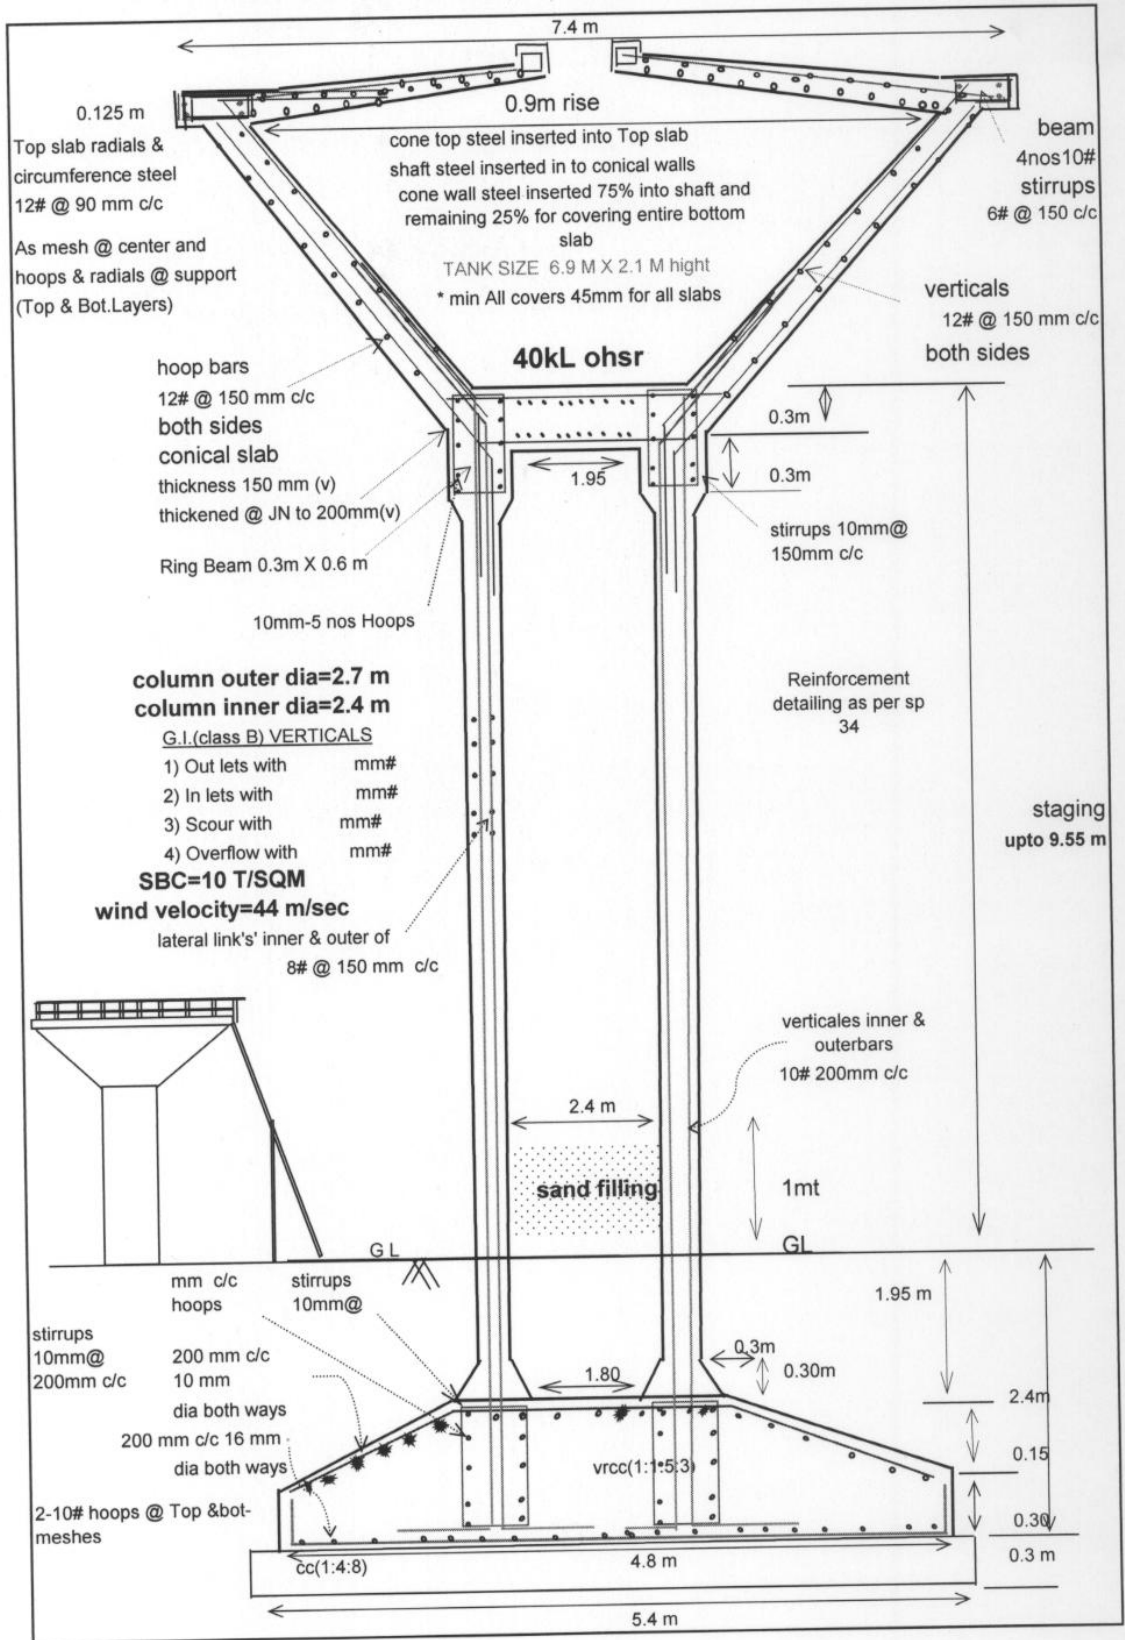

"Approved"

CE ROSS Hyd.

15kl-upto-9m-wind-150

25/3

25/3

25/3

25/3

20kl-upto-9m-wind-150

"Approved"

CE RWSS Hyd.

25/3/11

25/3

25/3

"Approved"  
CE RWSS Hyd

30kl-upto-9m-wind-150

Handwritten signatures and dates: 25/3, 25/3, 25/3, 25/3

40kl-upto-9.55m-wind-150

"Approved"

CE RWSS Hyd.

25/3  
 25/3  
 25/3