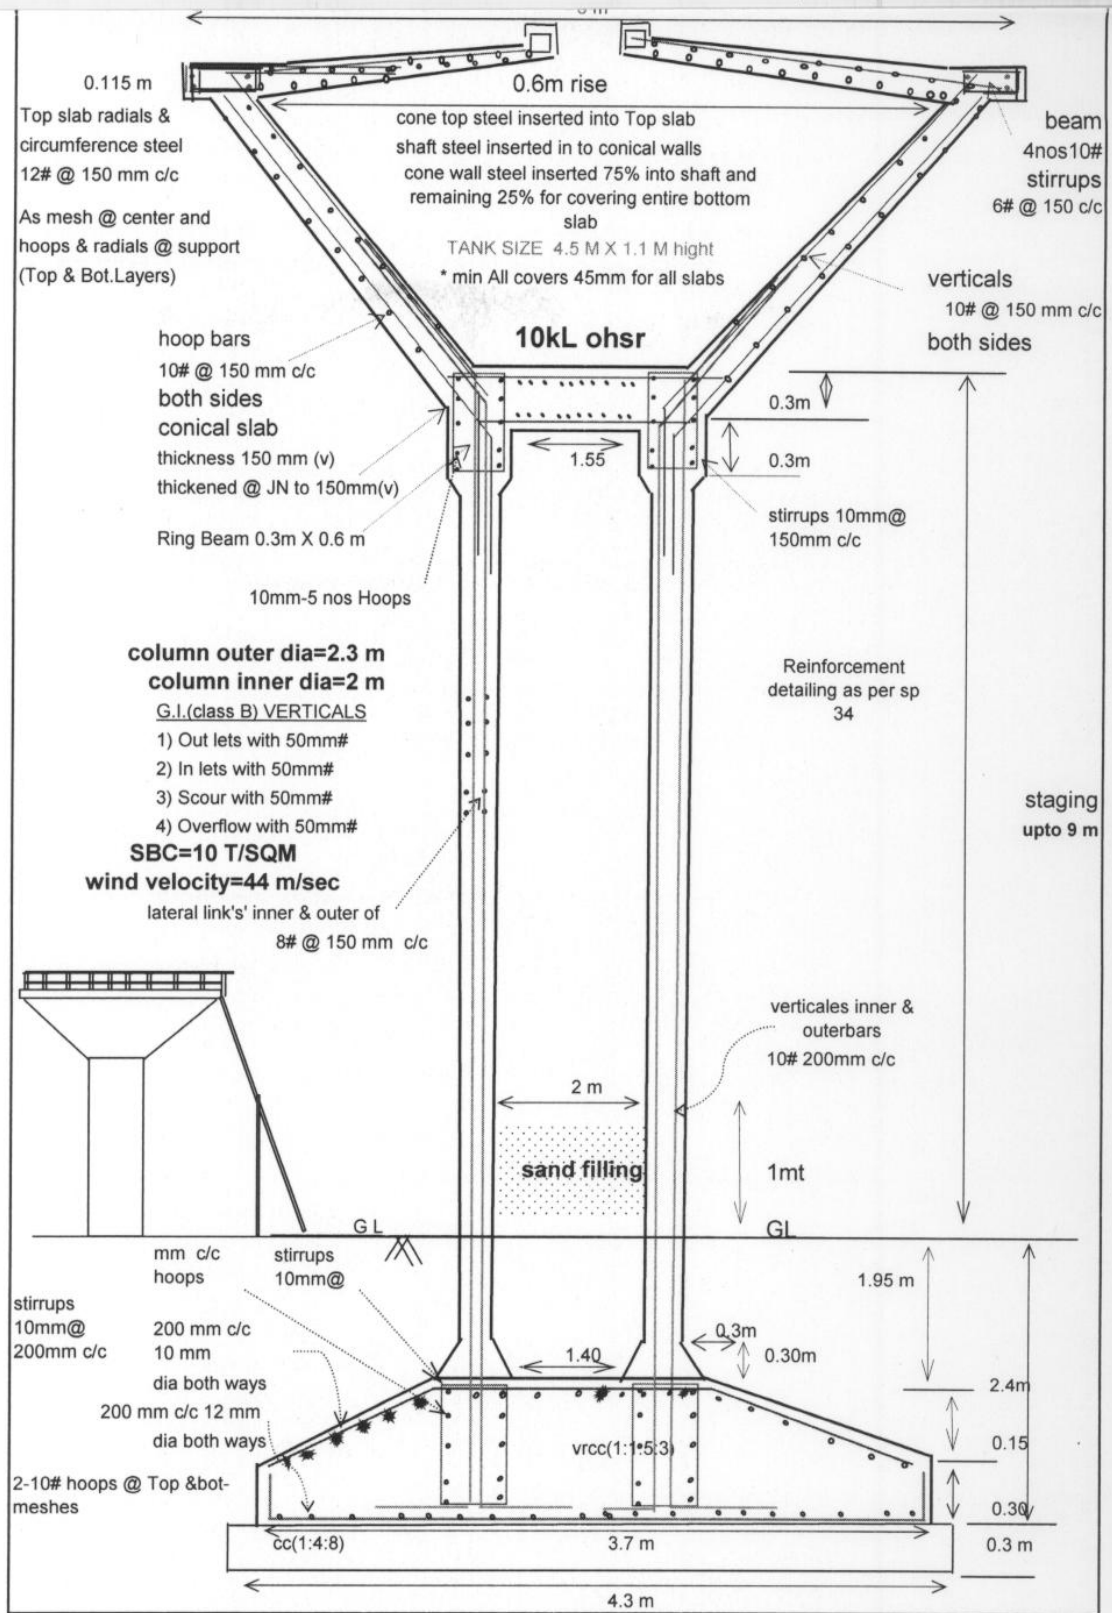

"Approved"

CE RWSS Hyd

5kl-upto-6m-wind-150

Handwritten signatures and dates: 25/3, 27/3/14, 25/3

10kl-upto-9m-wind-150

"Approved"

CE RWSS Hyd

25/3  
25/3  
25/3  
25/3  
25/3

"Approved"

CE ROSS Hyd.

15kl-upto-9m-wind-150

25/3

25/3

25/3

25/3

20kl-upto-9m-wind-150

40kl-upto-9.55m-wind-150

"Approved"

CE RWSS Hyd.

25/3  
 25/3  
 25/3