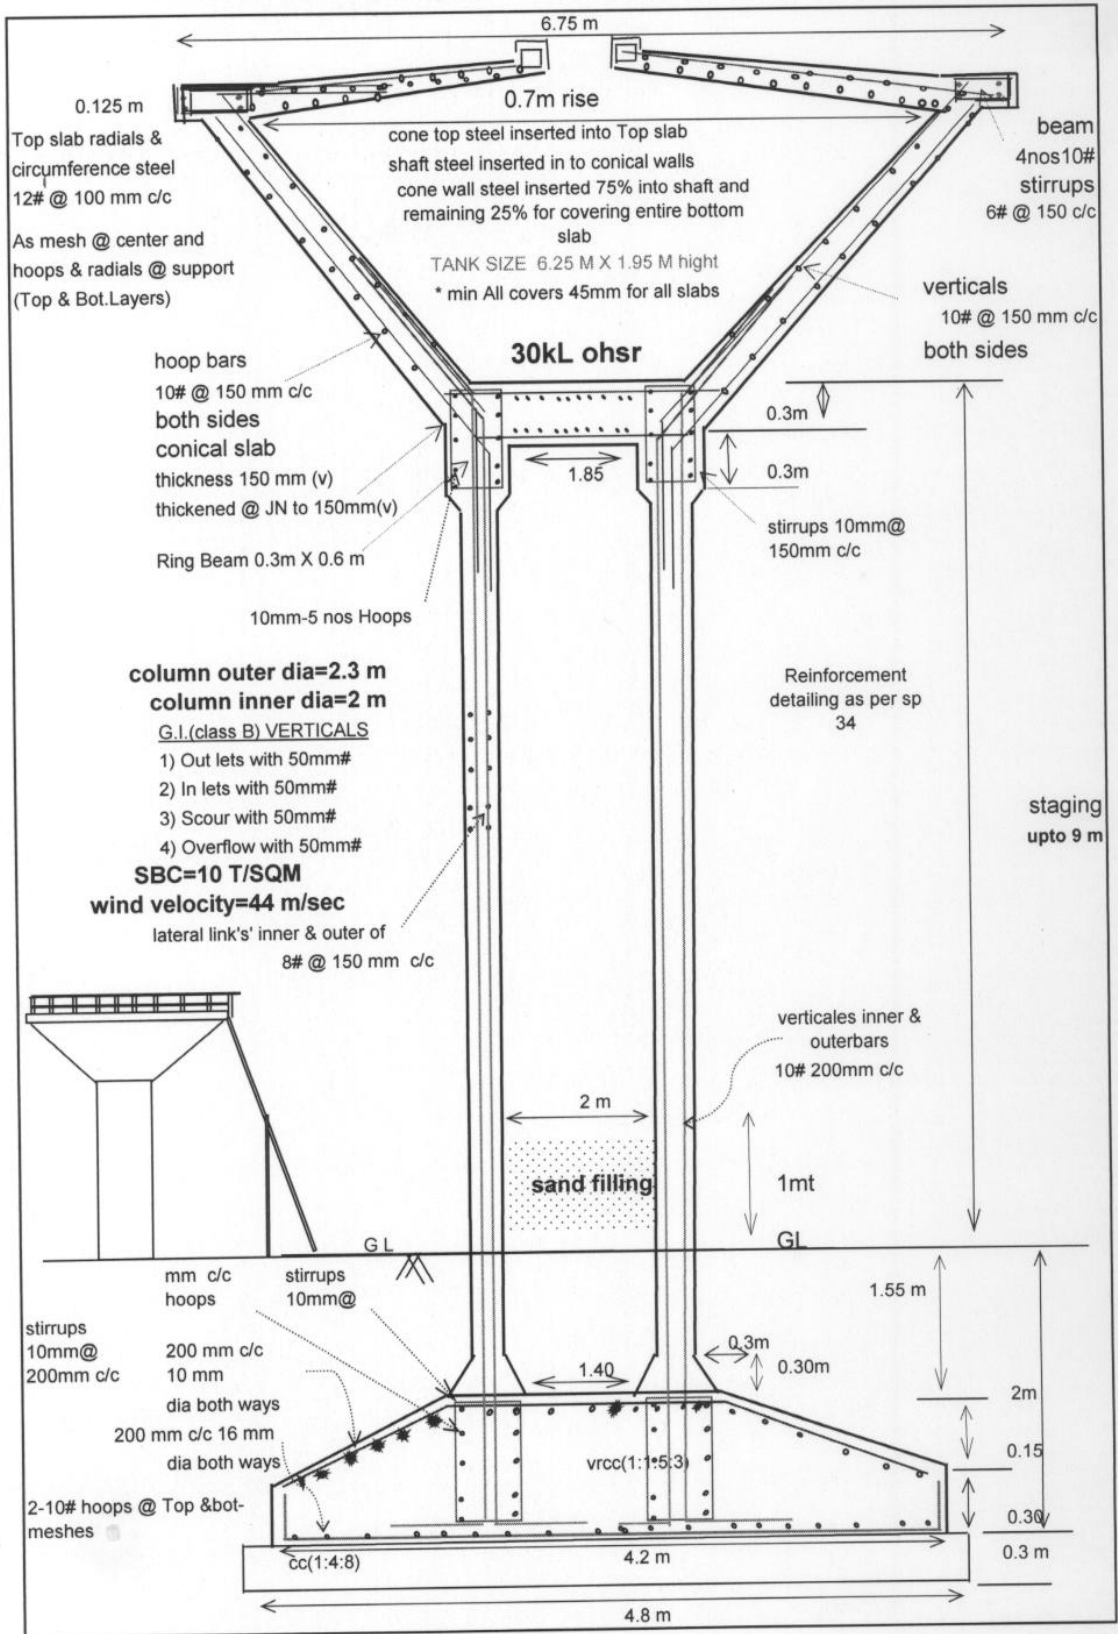

"Approved"

CE ROSS Hyd.

15kl-upto-9m-wind-150

25/3

25/3

25/3

25/3

20kl-upto-9m-wind-150

"Approved"

CE RWSS Hyd.

25/3/11

25/3

25/3

"Approved"  
CE RWSS Hyd

30kl-upto-9m-wind-150

Handwritten signatures and dates: 25/3, 25/3, 25/3, 25/3

40kl-upto-9.55m-wind-150

"Approved"

CE RWSS Hyd.

25/3  
 25/3  
 25/3